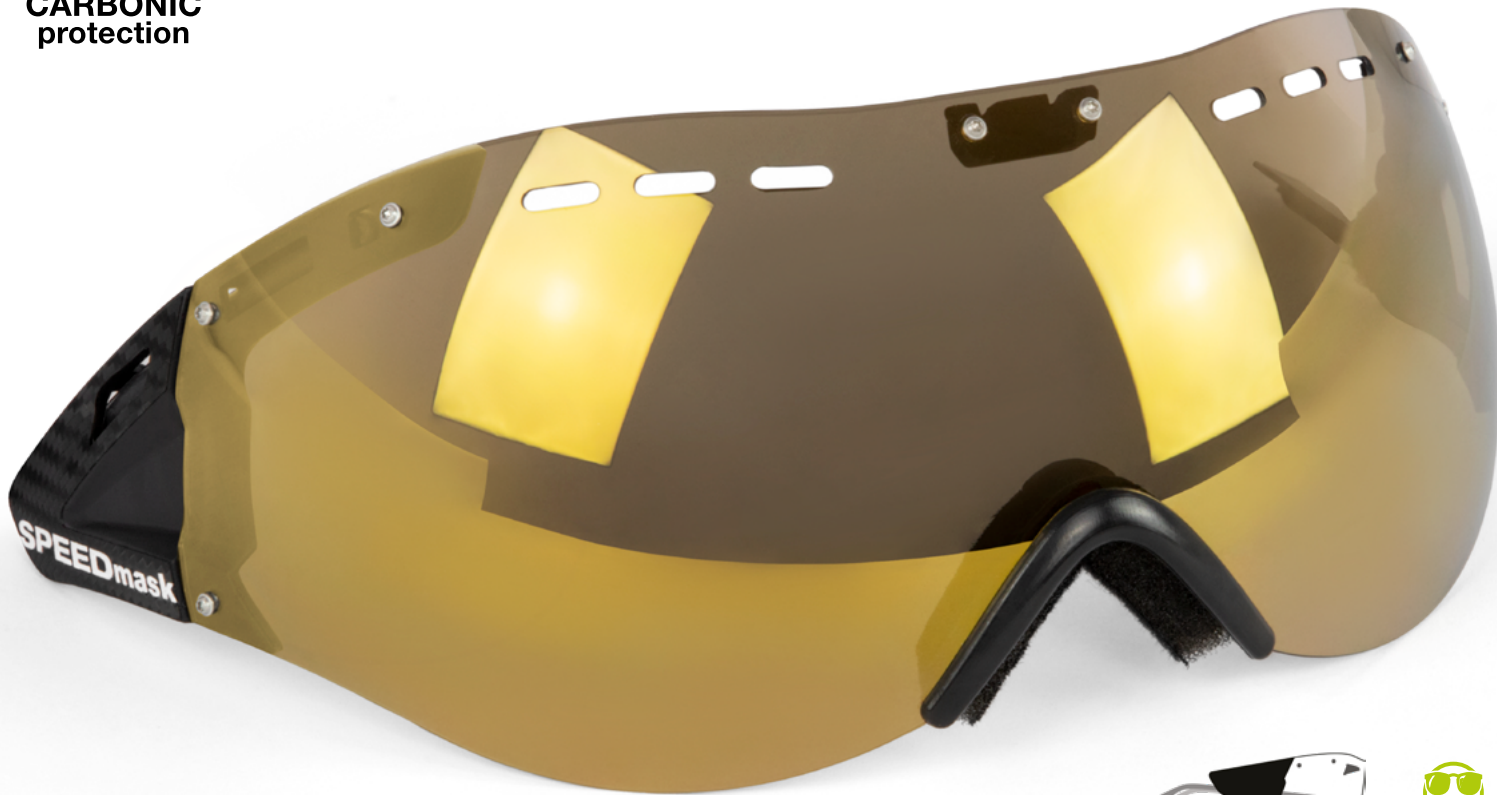

- Includes ventilation openings in the visor (SPEEDmask 2)
- Contrast-enhancing
- Crystal-clear vision
- Hydrophobic coating
- Highly effective eye protection against draughts, sun and insects
- Impressive panoramic view without limitations from glasses frames and side distortions
- Comfortable without pressure from eyeglass temples
- 100% UV-A, UV-B, and UV-C protection

INNOVATIVE EYE PROTECTION

SPEEDmask 2

**NEW**

SPEEDmask 2  
Vautron Black  
04.5030.U

SPEEDmask 2  
Vautron Silver  
04.5037.U

SPEEDmask

SPEEDmask  
Vautron Automatic  
04.5014.U

Sizes:  
UNISIZE

CARBONIC  
protection

High quality polycarbonate lens.

  
FITS WITH  
GLASSES

CARBONIC  
protection

VISOR

- Highly efficient eye protection against draughts, sun, and insects
- Impressive panoramic view without limitations from glasses frames and side distortions
- Comfortable without pressure from eyeglass temples
- 100% UV-A, UV-B, and UV-C filter