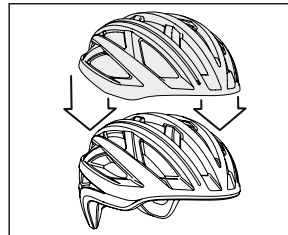

E.MOTION 2 / MTBE 2

All-season-cover (transparent)
04.5022.
S, M, L

ROADSTER / ROADSTER Plus

All-season-cover (transparent)
04.5095.
XS/S, S/M, M/L, L/XL