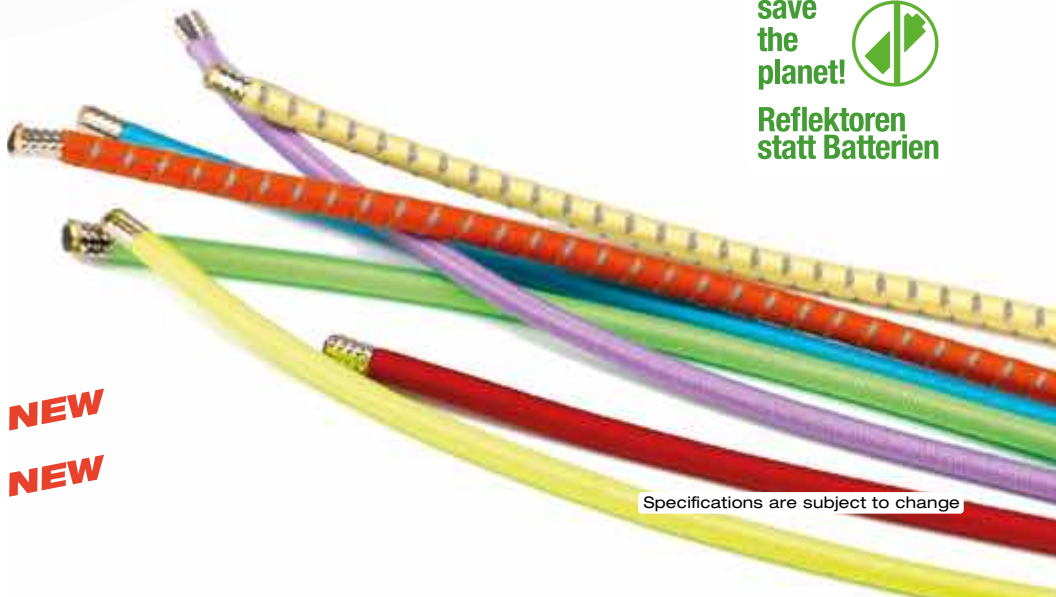

MyStyle

with crystals
from Swarovski®

Swarovski Crystal 02.2094.1.

Swarovski Vintage Rosé 02.2096.1.

Swarovski black-chrome 02.2097.1.

reflective - no batteries

save
the
planet!

Reflektoren
statt Batterien

black 2002.	lightbrown 2022.	gelb 2077.	lavender 2011.
white 2017.	blue 2008.	turquoise 2007.	signal-red 2088.
silver 2014.	lightblue 2009.	lime 2091.	signal-yellow 2087.
red 2051.	pink 2061.	Bianchi 2027.	neon-yellow 2085.
orange 2075.	violet 2065.	grün 2026.	peach 2063. NEW
		dark gray 2013. NEW