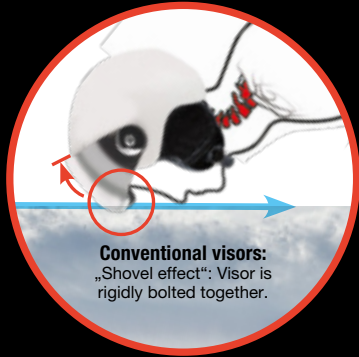

# SAFETY VISOR

A class of its own: CASCO visors are not only safety visors of excellent quality, but also elastically mounted and not rigidly attached. This prevents the shovel effect and thus injury of the upper cervical spine.