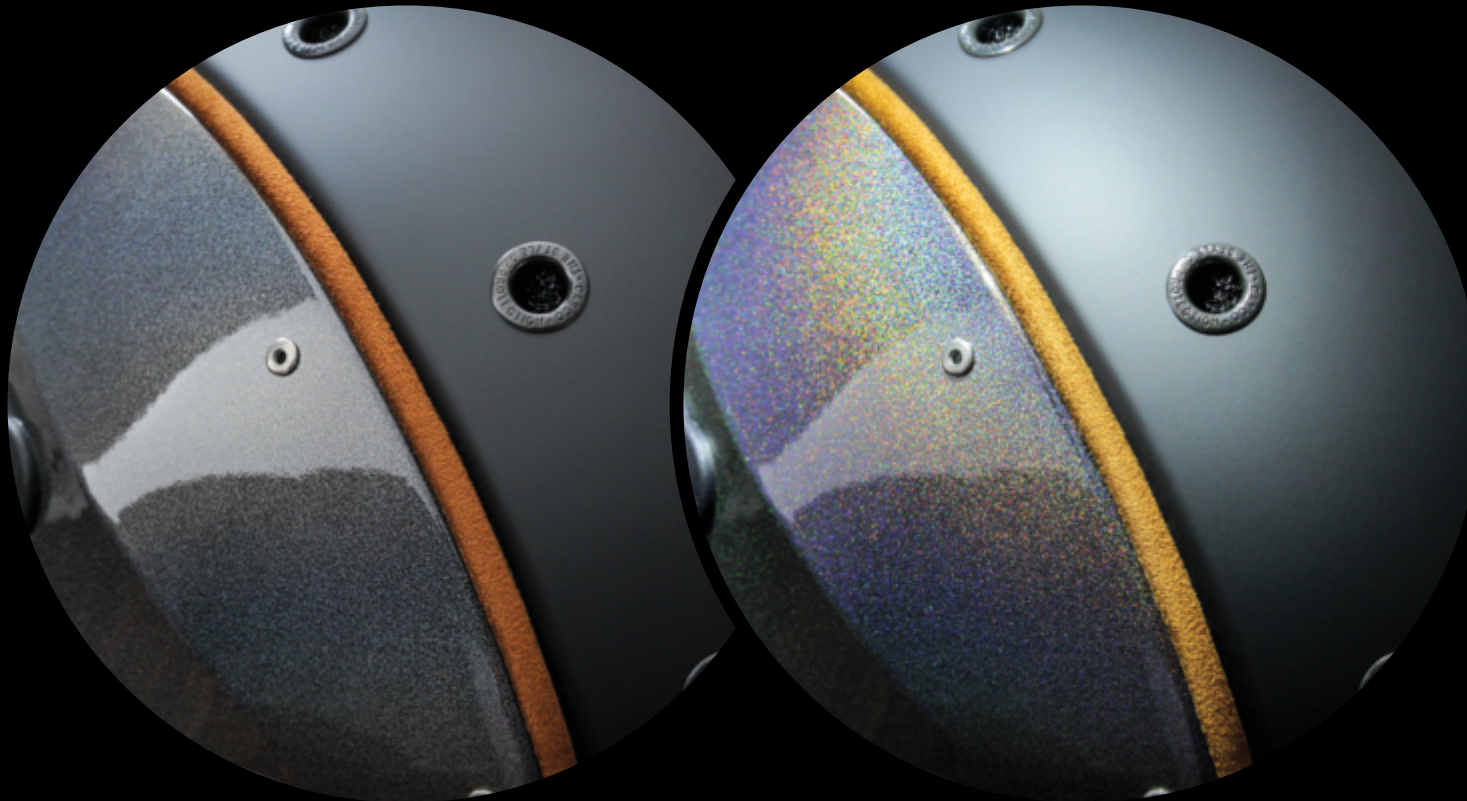

chameleon effect coating
(sunlight-activated)