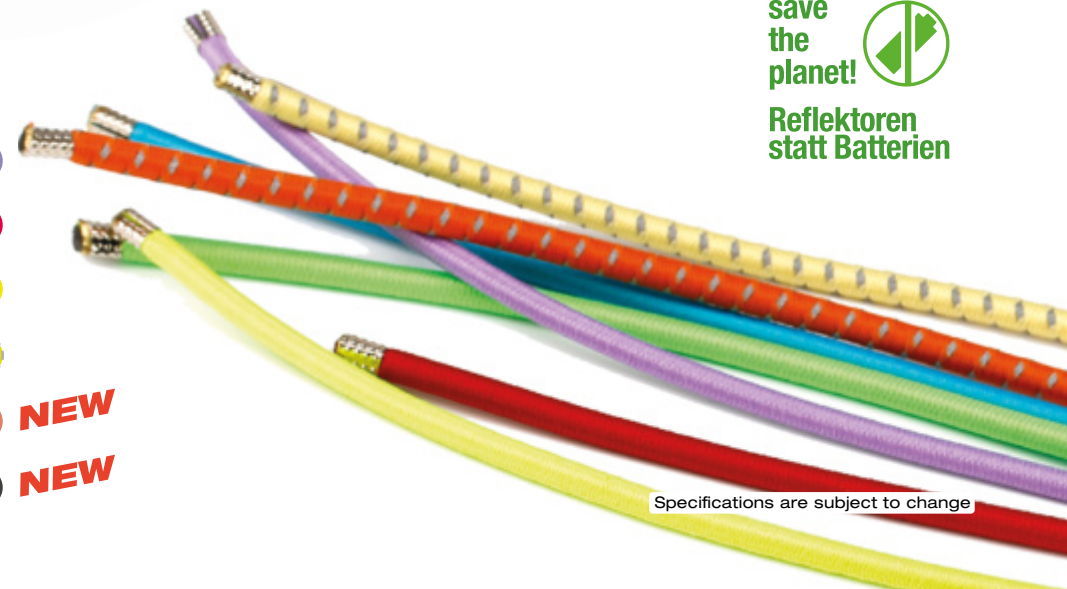

reflective - no batteries

save
the
planet!
Reflektoren
statt Batterien

black 2002.	lightbrown 2022.	gelb 2077.	lavender 2011.
white 2017.	blue 2008.	turquoise 2007.	signal-red 2088.
silver 2014.	lightblue 2009.	lime 2091.	signal-yellow 2087.
red 2051.	pink 2061.	Bianchi 2027.	neon-gelb 2085.
orange 2075.	violet 2065.	grün 2026.	peach 2063. NEW
		dark gray 2013. NEW